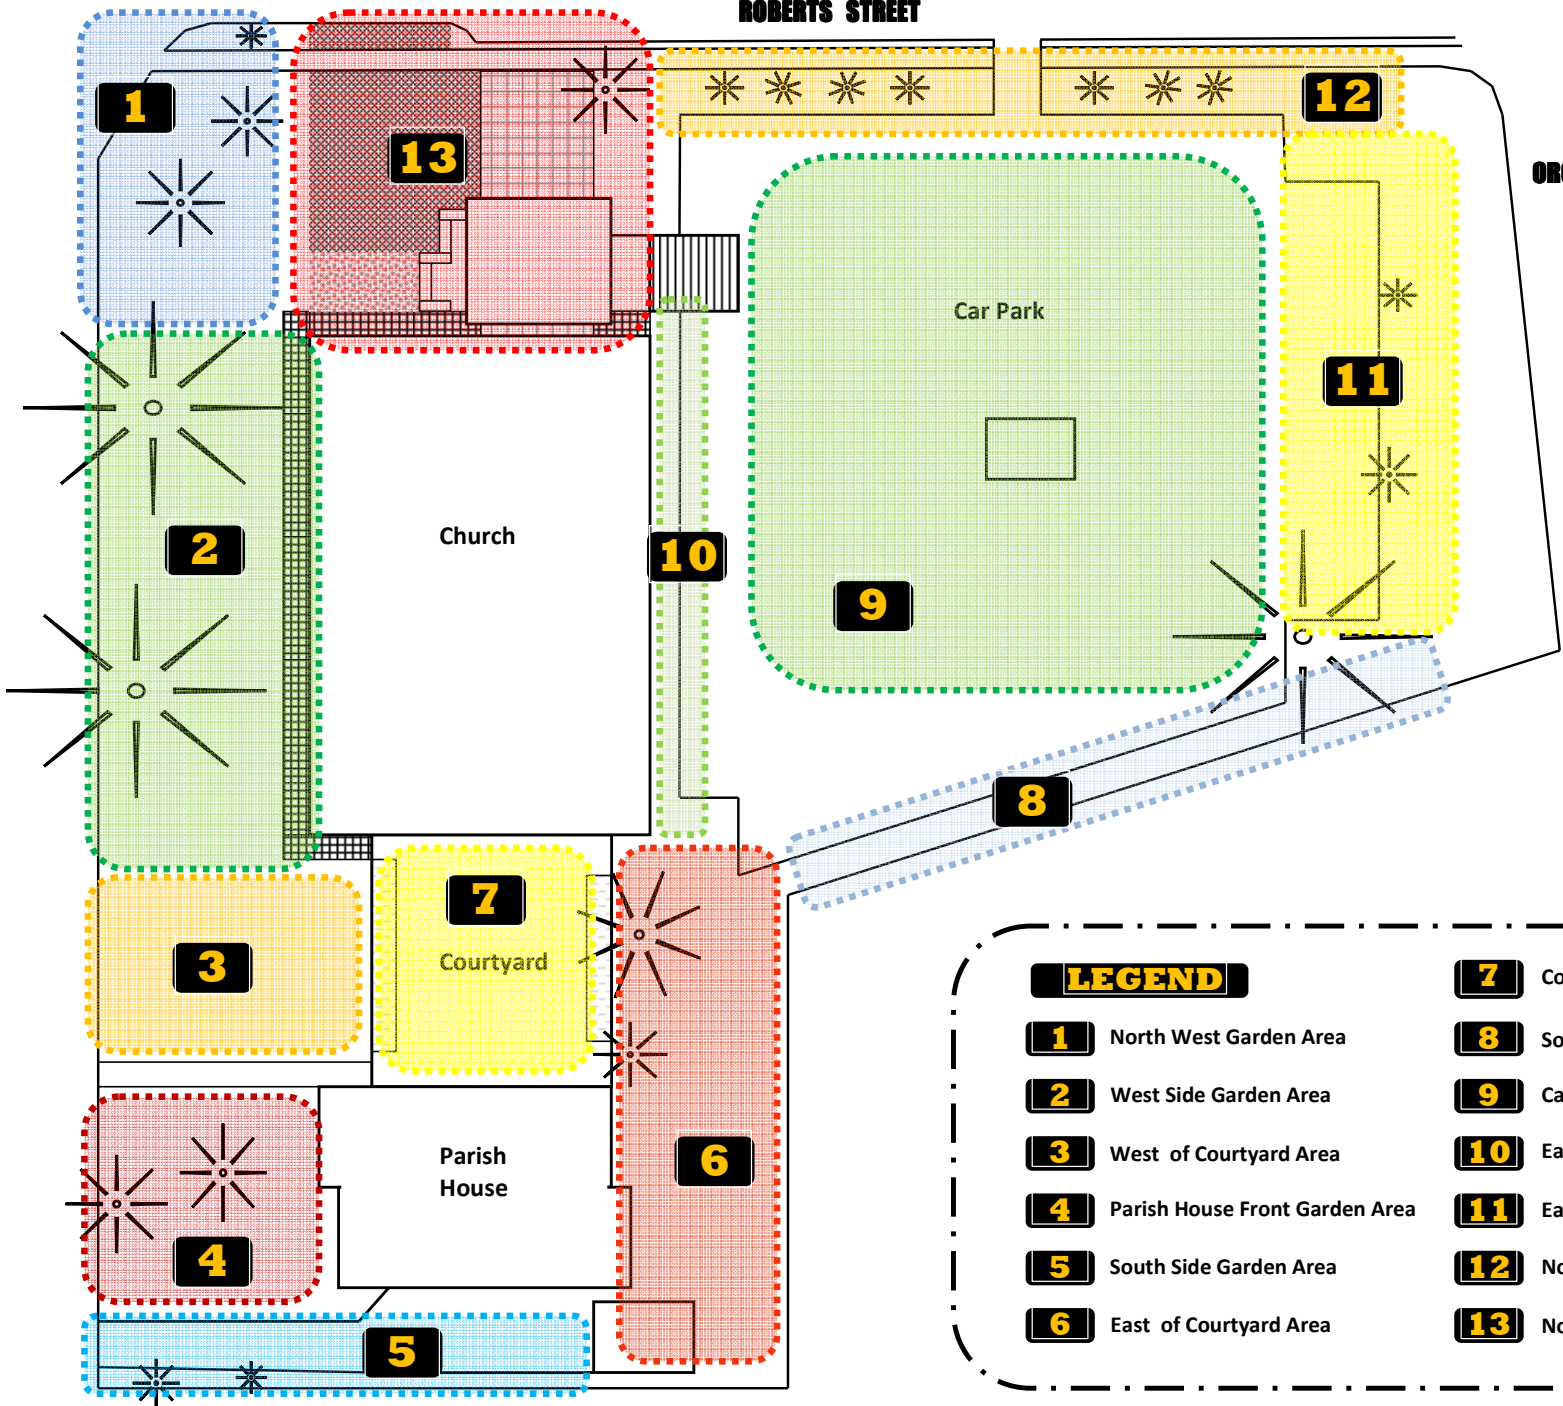

ROBERTS STREET

ORCHID STREET

NORTH

OSBORNE STREET

LEGEND

- | | |
|---|-------------------------------------|
| 1 North West Garden Area | 7 Courtyard Area |
| 2 West Side Garden Area | 8 South Car Park Garden Area |
| 3 West of Courtyard Area | 9 Car Park Area |
| 4 Parish House Front Garden Area | 10 East Side Garden Area |
| 5 South Side Garden Area | 11 East Car Park Area |
| 6 East of Courtyard Area | 12 North Car Park Area |
| | 13 North Front Area |